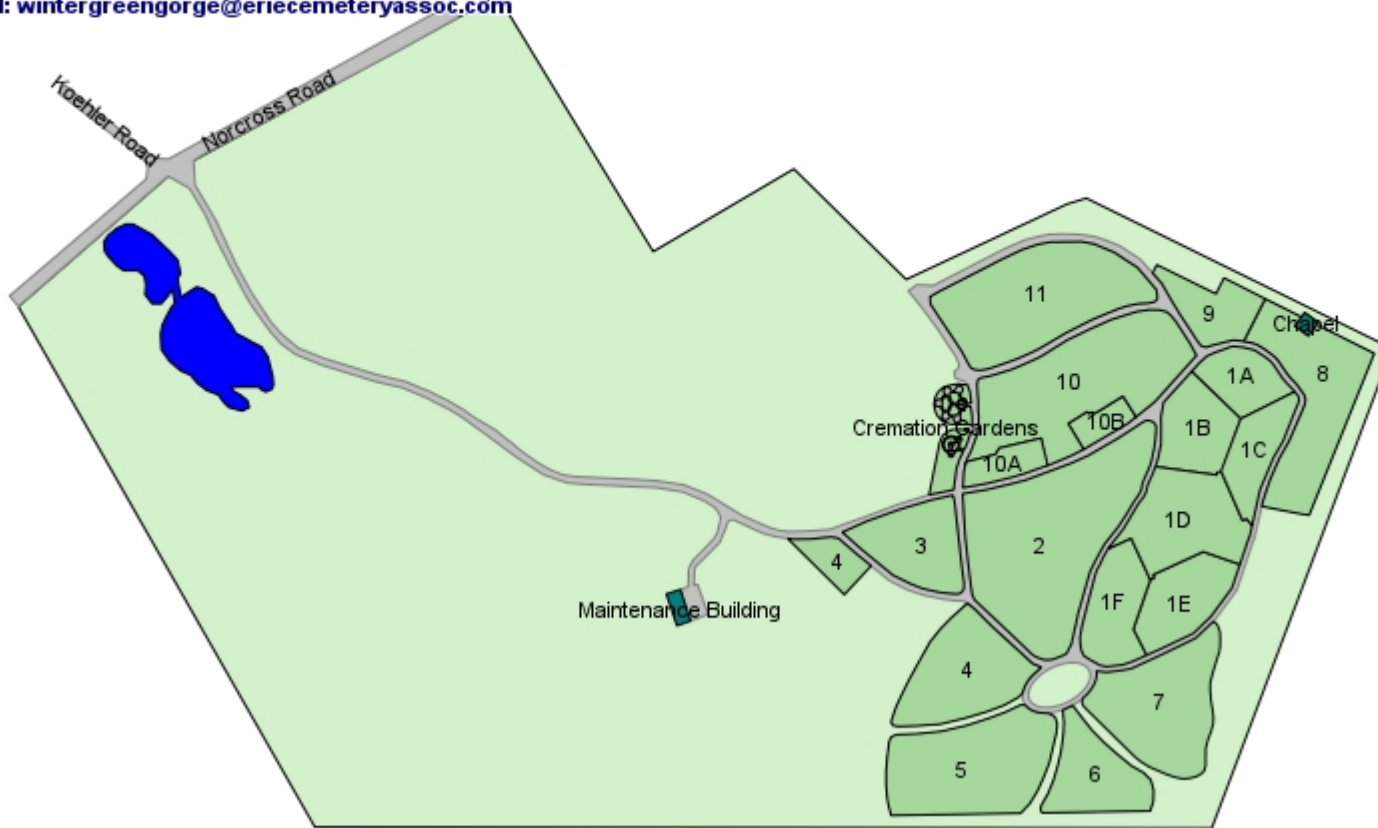

Erie Cemetery
ASSOCIATION

Erie • Laurel Hill • Wintergreen Gorge

ECA is in the process of transferring over 160 years of paper records to a computer database system. Mapping in some areas is incomplete. If you have any questions regarding locations on the map, please contact the cemetery office.